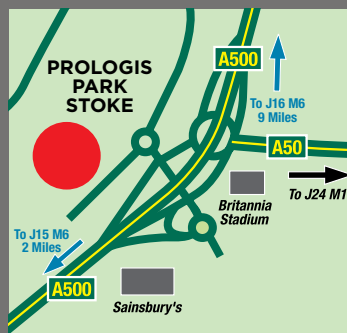

For further information and the latest news visit:

www.prologisstoke.co.uk