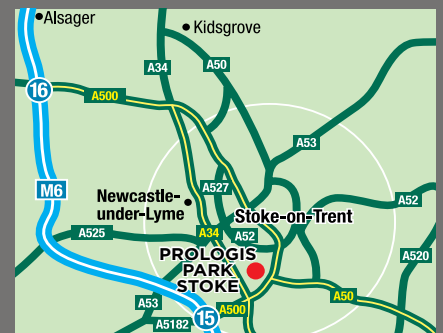

For further information and the latest news visit:

www.prologisstoke.co.uk